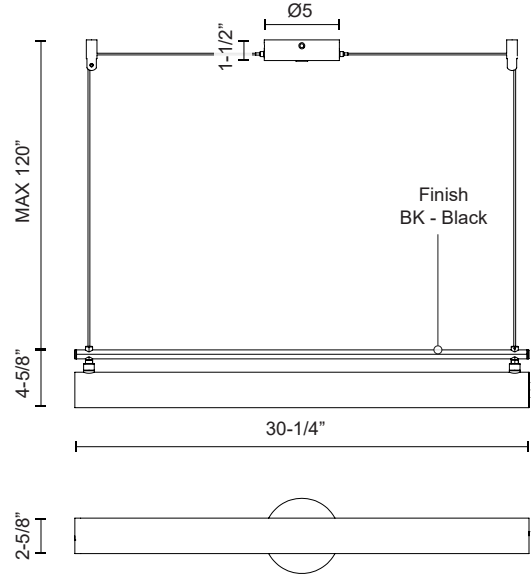

GRAMERCY LP70130-UNV

PENDANTS

PROJECT

LP70130-BK-UNV

Black

SPECIFICATION DETAILS

Fixture Dimensions	L30-1/4" x W2-5/8" x H4-5/8"
Light Source	LED with DC Driver
Wattage	30W
Total Lumens	2125lm
Delivered Lumens	2338lm
Voltage	120-277V
Color Temperature	3000K
CRI (Ra)	90CRI
Optional Color Temps	2700K - 5000K Available, Minimum Order Quantities Apply
LED Rated Life	50,000 hours
Dimming	100% - 10%, TRIAC or ELV Dimmer (Not Included)
Glass Details	Frosted Glass
Adjustable	Yes
Wire Length	120" Max
Wire Type	Black Wire
Sloped Ceiling Adaptable	Yes
Location	Dry
CEC Title 24 JA8	Yes, JA8-2022
Material	Aluminum + Glass
Canopy Dimensions	D5" x H1-1/2"
Minimum Hang Height	9"
Finish Option(s)	Black
Paint Finish	BK02
Illumination Direction	Omni-directional

* For custom options, consult factory for details.

* For warranty information, please visit www.kuzcolighting.com/warranty

DESCRIPTION

Glass cylinder with frosted white interior coating and aluminum die-cast body