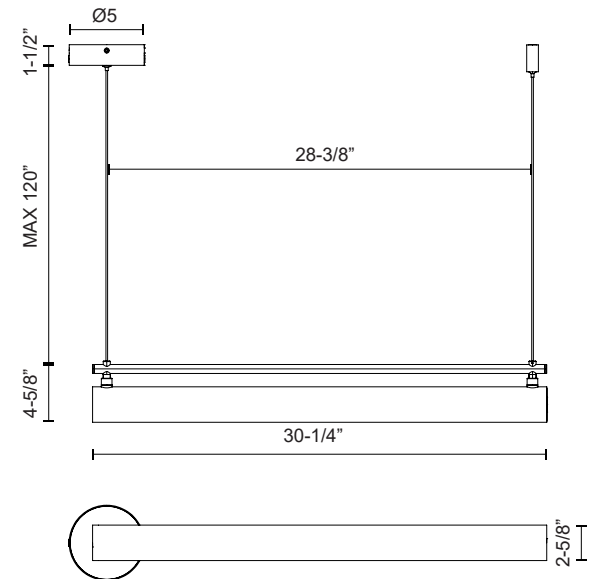

Adjustable Side Canopy Option

KUZCO

CANADA: 19054 28TH AVENUE - SURREY, BC V3Z 6M3

USA: 3035 E. LONE MOUNTAIN ROAD - LAS VEGAS, NV 89081

WWW.KUZCOLIGHTING.COM

© 2020 KUZCO LIGHTING. ALL RIGHTS RESERVED.

COMMENT