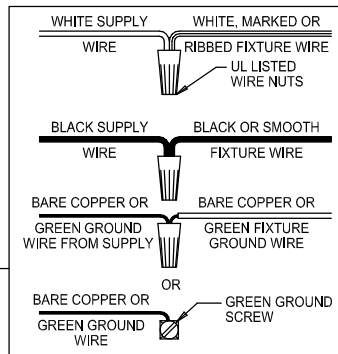

CAUTION: Read instructions carefully and turn electricity off at main circuit breaker panel before beginning installation.

710049

WARNING - If any Special Control Devices are used with this Fixture, Follow the Instructions Carefully to assure full compliance with N.E.C. requirements. If there are any questions, contact a Qualified Electrical Contractor.

CAUTION - All glass is fragile, use care when handling Glass component(s) and or Lamp(s).

CANOPY MOUNTING & WIRE CONNECTION ASSEMBLY STEPS:

1. M → L
2. K, J → L
3. E → A
4. A, B → C
5. F → G
6. D, H → A