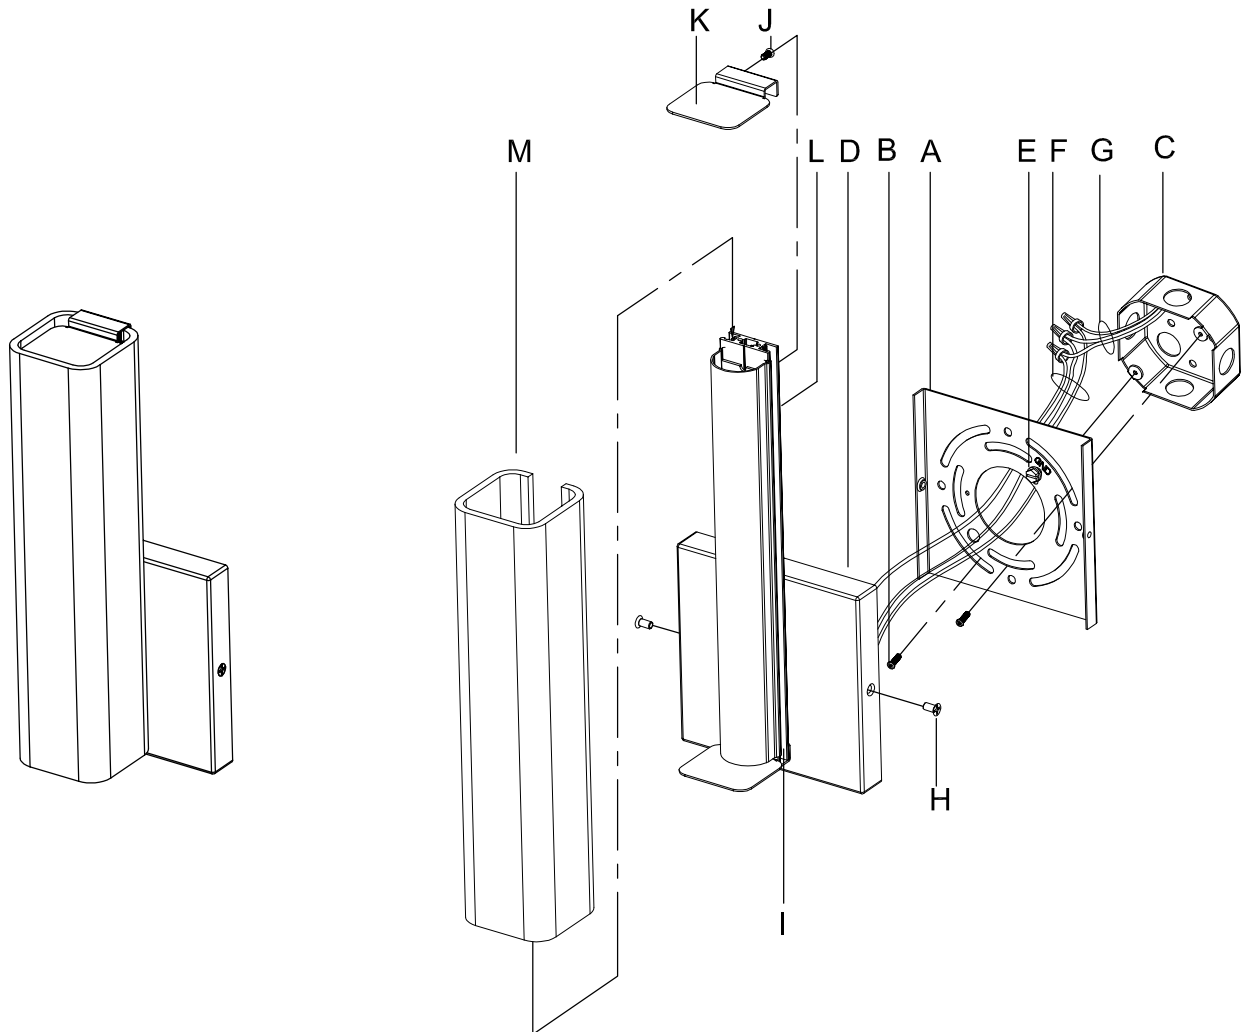

CAUTION: Read instructions carefully and turn electricity off at main circuit breaker panel before beginning installation.

710049

*****

WARNING - If any Special Control Devices are used with this Fixture, Follow the Instructions Carefully to assure full compliance with N.E.C. requirements. If there are any questions, contact a Qualified Electrical Contractor.

WARNING - This product contains chemicals known to the State of California to cause cancer, birth defects and /or other reproductive harm. Thoroughly wash hands after installing, handling, cleaning, or otherwise touching this product.

CAUTION - All glass is fragile, use care when handling Glass component(s) and or Lamp(s).

*****

CANOPY MOUNTING & WIRE CONNECTION ASSEMBLY STEPS:

1. M → L
2. K, J → L
3. E → A
4. A, B → C
5. F → G
6. D, H → A

**B, C & G
(NOT FURNISHED)
(NO INCLUIDA)
(NON FOURNIE)**