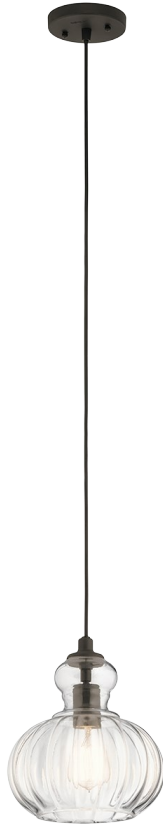

Riviera Collection  
 Riviera 1 Light Mini Pendant OZ  
 43956OZ (Olde Bronze)

Project Name: \_\_\_\_\_  
 Location: \_\_\_\_\_  
 Type: \_\_\_\_\_  
 Qty: \_\_\_\_\_  
 Comments: \_\_\_\_\_

**Ordering Information**

Product ID	43956OZ
Finish	Olde Bronze
Available Finishes	OZ, NI
Collection	Riviera Collection

**Dimensions**

Base Backplate	4.75 DIA
Weight	3.10 LBS

**Specifications**

Material	Steel
Diffuser Description	Clear Ribbed

**Electrical**

Voltage	120 V
---------	-------

**Qualifications**

Safety Rated	Dry
Warranty	www.kichler.com/warranty

**Primary Lamping**

Light Source	Incandescent
Lamp Included	Not Included
# of Bulbs/LED Modules	1
Socket Wire	105
Socket Type	Medium
Lamp Type	A19

**Dimensions**

Height	10.25"
Overall Height	113.00"
Width	8.75"

**Alternate Lamps**

Lamp Included	Bulb Listing	Light Source	Max Wattage/Range	Bulb Product ID	Dimming
No	Alternate	INCA	60W	4071CLR	