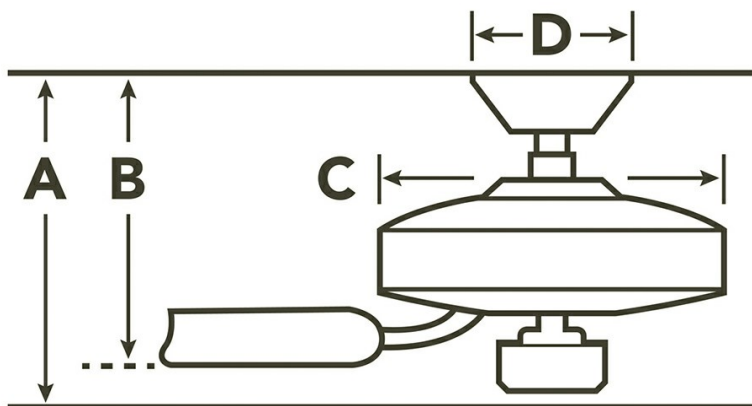

Specifications

Number of Blades	6
Blades Included	Yes
Blade Pitch	13 Degrees
Blade Sweep	80"
Blades Reversible	No
Blade Material	Aluminum
Optional Blades Available	No
Downrod 1	1.00 OD X 6.00
Primary Control System	6 Speed DC Wall Control
Remote Included	No
Wall Control Included	Yes
Low Ceiling Adaptable	No
Lead Wire Length	78.00"
Motor Size	165L
Motor Type	DC

Dimensions

Downrod	A	B	C	D
1.00 OD X 6.00	16.25	14.00	8.75	6.75

Downlight

Downlight Included	Yes
Light Source	LED
Downlight Bulb Included	Integrated
Downlight Bulb Type	LED
# of Bulbs/LED Modules	1
Watts	17 W
Initial Lumens	1600
Glass Description	Etched Cased Opal
Optional Light Kit Available	No
Efficacy (LMIW)	94
Kelvin Temperature	3000 K
Color Rendering Index	80